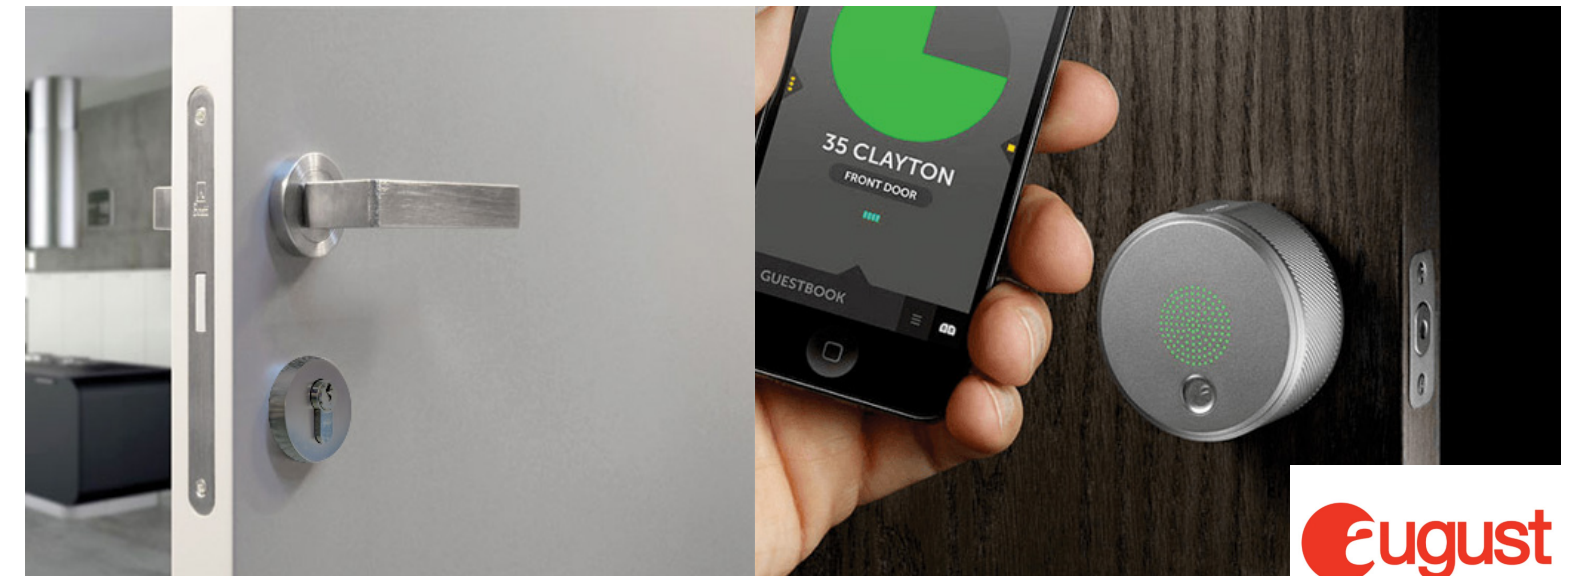

Otter

- Optional Upgrades

Vented options / louvers

Vent 1

Vent 2

Vent 3

Pocket Frame Structure

Automatic Door Bottom/ Sound Package

Soft Close/ Soft Open System

Keyed Cylinder

Smart Lock

HARDWARE

Round Satin

Round Polished

Flat Round Satin

Flat Round Polished