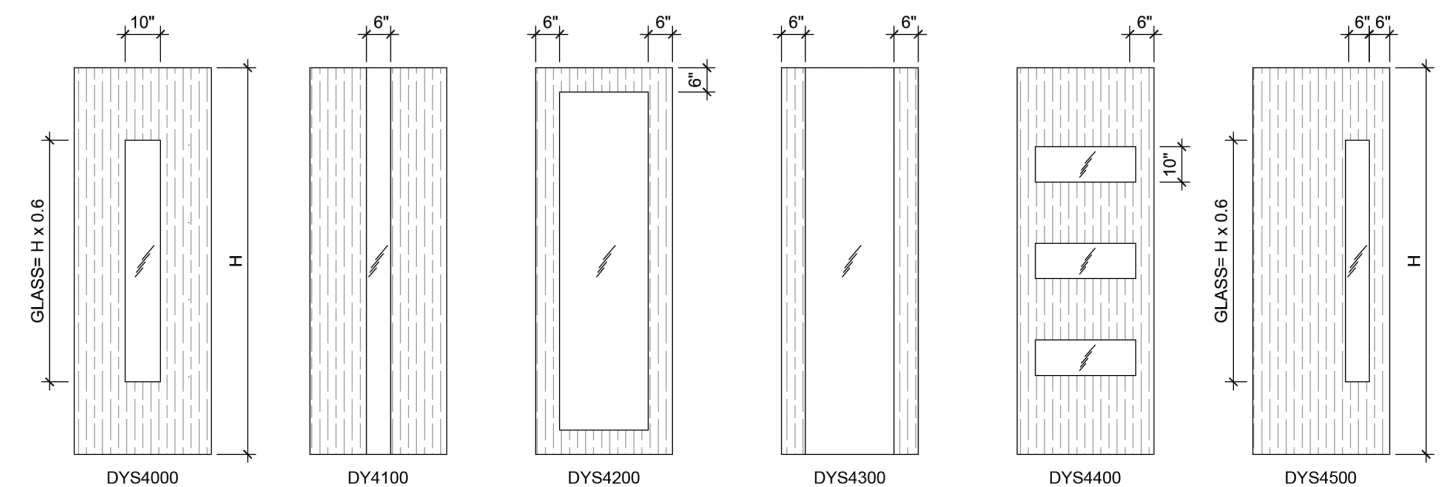

Glass Designs (available in clear or laminated)