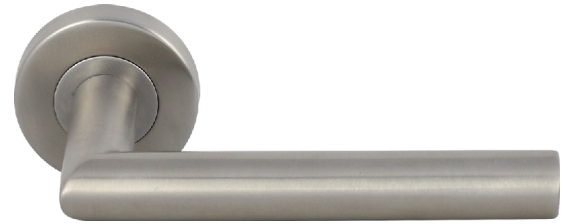

Soft Close/ Soft Open System

Keyed Cylinder

Smart Lock

HARDWARE

Round Satin

Round Polished

Flat Round Satin

Flat Round Polished

* Round Black

Square Satin

Square Polished

Twist Satin

Twist Polished

* Square Black

- Pocket and Sliding Door Hardware

Satin