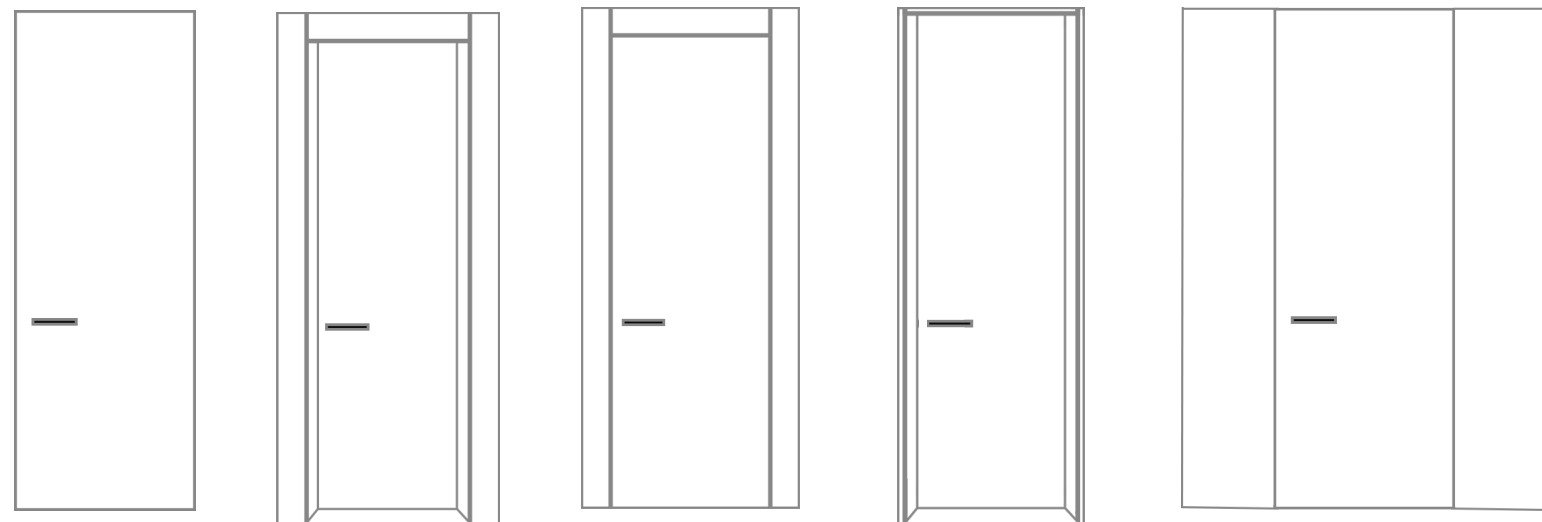

DOOR PROFILES

Swing/
Pocket/
Bypass/
Pivot/
Euro System 1" Doors/
Euro Bifold 1" Doors/

Filo muro/ Telaio/ Filo/ Ombra/ Panel/

DOOR SLAB SIZE: Up to 6' x 12' (Custom systems available for wider applications)