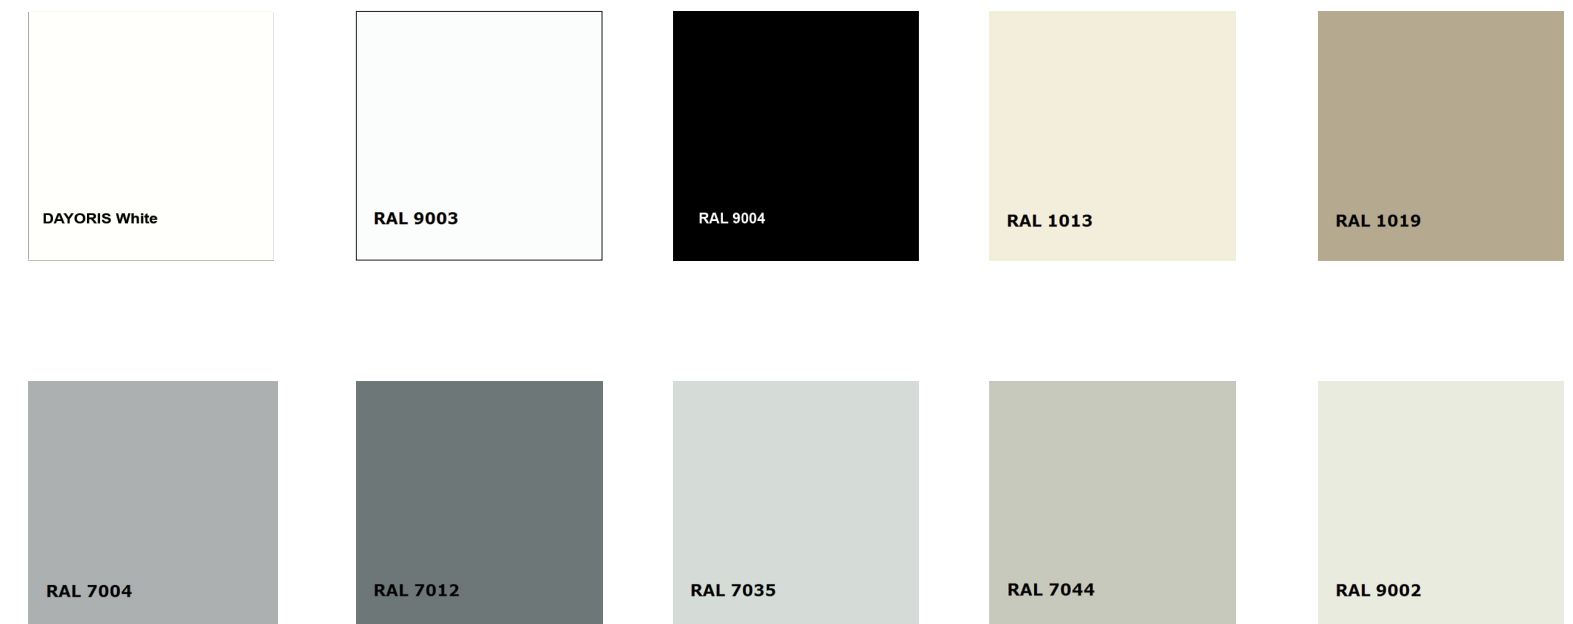

DESIGNS

Reveal Designs (available in 1/8" grooves or 1/2" aluminum inserts)

Glass Designs (available in clear or laminated)

FINISHES

Dayoris Doors offers a wide variety of finishes for Modern Interior Doors, high end materials that can be customized to fit individual preferences and requirements. Our selections feature high-end Italian laminate wood veneers, high-gloss, matte and lacquer color selections.

- **Primed** (Paint grade finish)
- **Laminated Finishes**
- **Matte Lacquer**

Color match available

- **Wood Veneers** (Optional wire brush texture, Custom stain and lacquer)

- Laminated Import

Diamon

White Matte

Ebony

Espresso Pear

Black Riftwood

Bleached Legno

White Matte SC

Oyster Grey

Mojave

Desert Beige