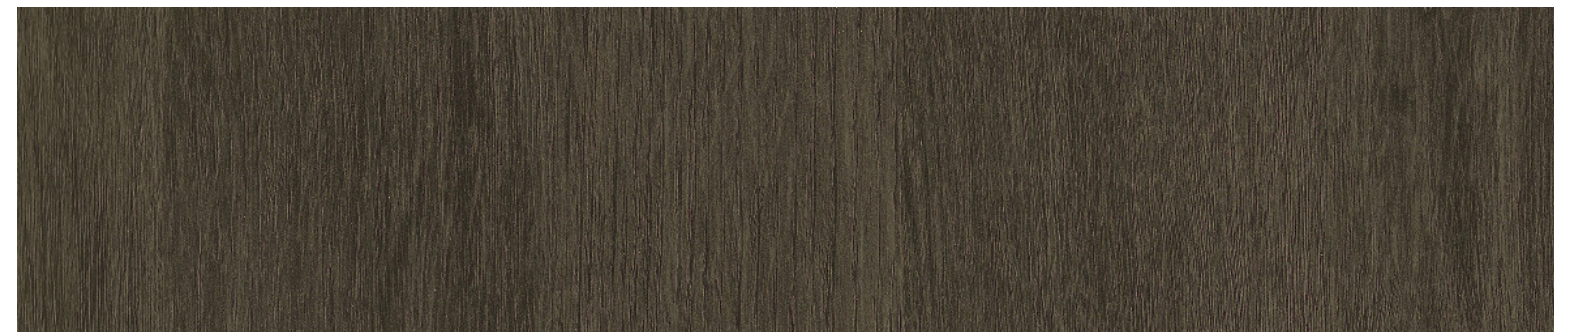

- **Primed** (Paint grade finish)
- **Laminated Finishes**
- **Matte Lacquer**

Color match available

- **Wood Veneers** (Optional wire brush texture, Custom stain and lacquer)

- Laminated Import

Diamon

White Matte

Vernice

Natur

Norey

Nogal Siena

Cherry/ Quercia

Roble Azabache

- Laminated Import

Rovere Ljubliana Tenue - 1340