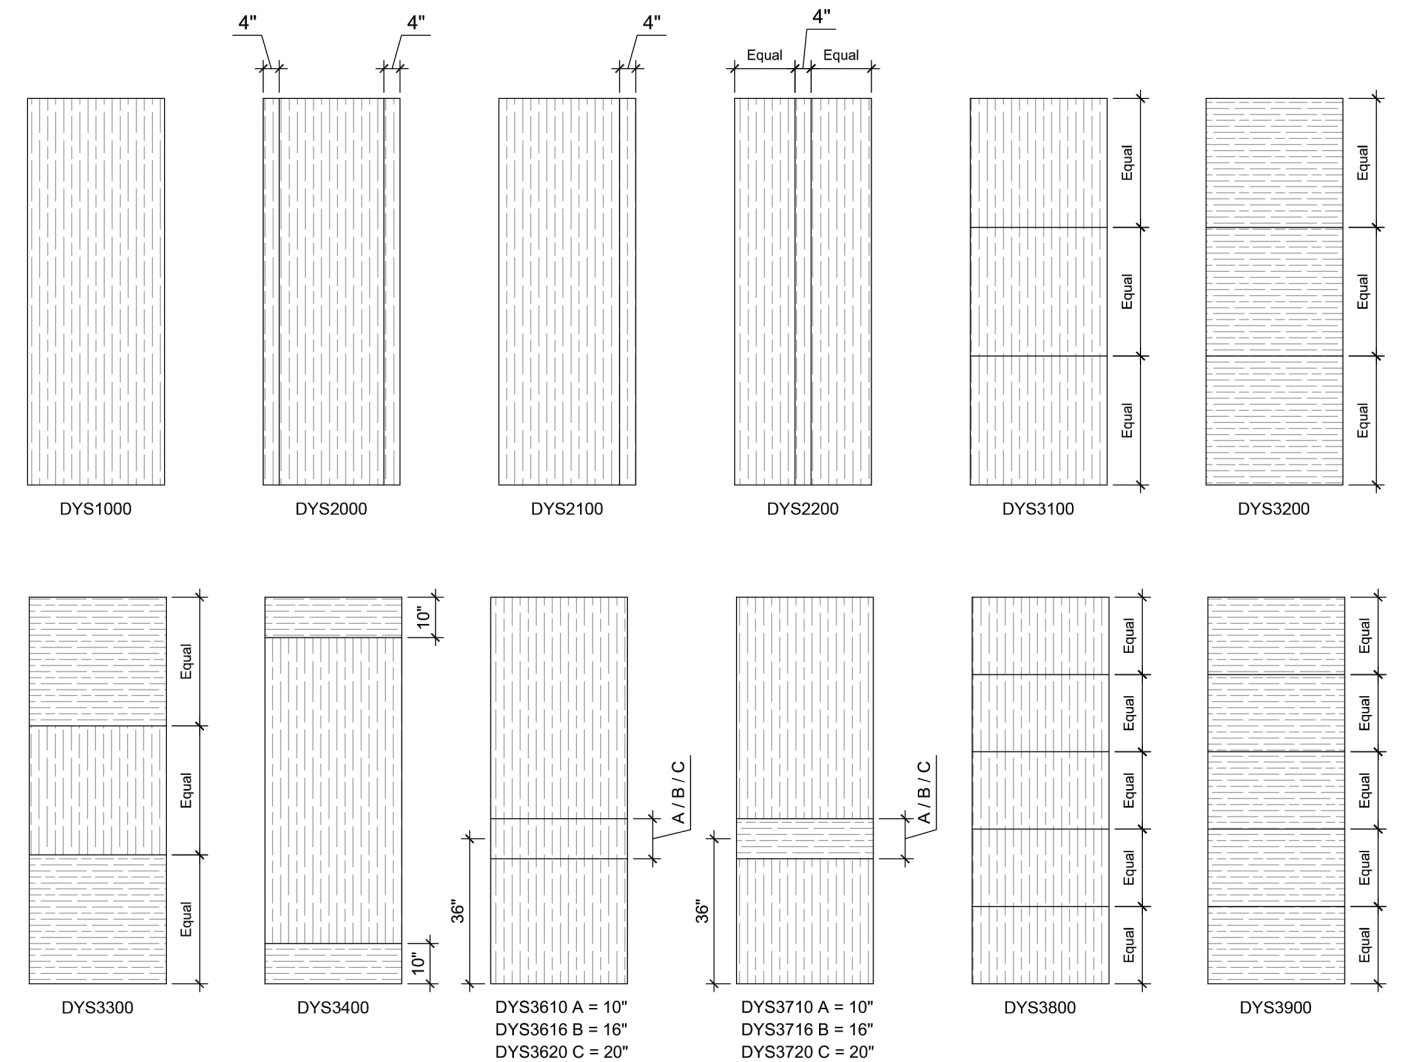

DESIGNS

Reveal Designs (available in 1/8" grooves or 1/2" aluminum inserts)